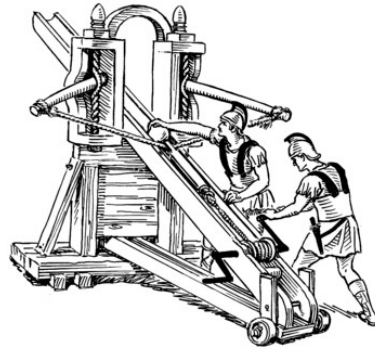

Catapulte
Catapult

Baliste
Balista

Trebuchet
Trebuchet

Mangonneau
Mangonel

Scorpion
Scorpio

Onagre
Onager

Propulseur
Atlatl

Fronde
Sling

Arbalète
Crossbow

Masse du projectile Masse du contrepoids Hauteur du contrepoids

Angle du lancement Gravité Vent

PROJECTILE MASS: 20, 10, 25, 50, 75, 100
 COUNTERWEIGHT MASS: 20, 10, 25, 50, 75, 100
 COUNTERWEIGHT HEIGHT: 50, 10, 25, 50, 75, 100
 LAUNCH ANGLE: 45, 0, 45, 90
 GRAVITY: 0.98, .1, 1.25, 2.5
 WIND: 0, -10, 0, +10