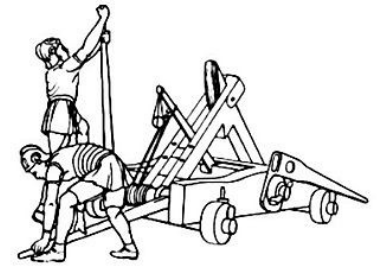

Catapulte
Catapult

Baliste
Balista

Trebuchet
Trebuchet

Mangonneau
Mangonel

Scorpion
Scorpio

Onagre
Onager

Propulseur
Atlatl

Fronde
Sling

Arbalète
Crossbow

Masse du projectile Masse du contrepoids Hauteur du contrepoids

Angle du lancement Gravité Vent

PROJECTILE MASS: 20, 10, 25, 50, 75, 100
 COUNTERWEIGHT MASS: 20, 10, 25, 50, 75, 100
 COUNTERWEIGHT HEIGHT: 50, 10, 25, 50, 75, 100
 LAUNCH ANGLE: 45, 0, 45, 90
 GRAVITY: 0.98, .1, 1.25, 2.5
 WIND: 0, -10, 0, +10